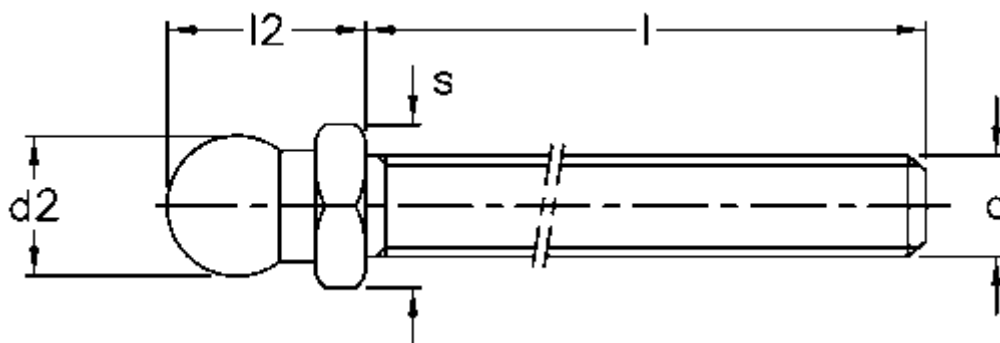

Article number: 2310322661

Description: E+G Threaded stem, SST Stainless steel
SM-SST-24-M16x158

Measures

$d = M16$

$d_2 = 23.9$

$l = 158$

$l_2 = 37$

$s = 24$